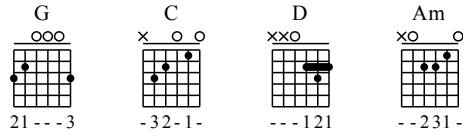

You Belong With Me - G Major

GuitarTAB arranged by Handoyo

Buy full GuitarTab at : www.handoyomia.com

Moderate ♩ = 140

Intro
G C G C

1

let ring

TAB

0-3-3-0-3 3 1 1-1-0-1-0 2-0 0-3-3-0-3 3 1 1-1-0-1-0 2-0
3-3-3-3-3-3-3 2 3-3-3-3-3-3-3 3-3-3-3-3-3-3 2 3-3-3-3-3-3-3

Begin
G D

5

let ring

TAB

3-0 2-0 3-0 2-0 2 0-0-0-0-0-0-0 0-0 3-0 2-0 0 3-0 2-0 0 2

Am C

9

let ring

TAB

1-0 0 2-0 0 2-0 2 0 0-0-0-0-0-0-0 0-0-0-0-0-0-0 2-0 3-3-3-3-3-3-3 3 2 2 2 2 2 2 2 2 2 2 2 2 2 2 2 2