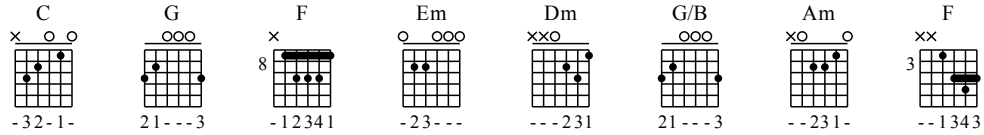

Xin Yuan Bian Li Tie - C Major

GuitarTAB arranged by Handoyo

Buy full GuitarTab at : www.handoyomia.com

Moderate ♩ = 100

Musical notation for the first system, measures 1-4. Chords: C, G, C, G. Includes a treble clef, 4/4 time signature, and a guitar TAB below with fret numbers and triplets. The instruction "let ring" is present.

Musical notation for the second system, measures 5-8. Chords: F, Em, Dm, G, C. Includes a treble clef, 4/4 time signature, and a guitar TAB below with fret numbers and triplets. The instruction "let ring" is present.

Musical notation for the third system, measures 9-12. Chords: C, G/B, Am, Em, F, Em, Dm, G. Includes a treble clef, 4/4 time signature, and a guitar TAB below with fret numbers and triplets. The instruction "let ring" is present.