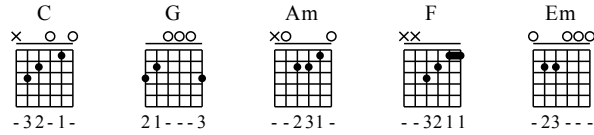

Xie Xie Ai - C Major

GuitarTAB arranged by Handoyo

Buy full GuitarTab at : www.handoyomia.com

Moderate ♩ = 70

Intro C

let ring

Begin C

G Am F C