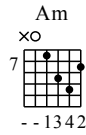

Mua Bao Trong Long - C Major

GuitarTAB arranged by Handoyo

Buy full GuitarTab at : www.handoyomia.com

Moderate ♩ = 110

Am

1

let ring

TAB