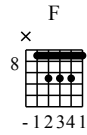

Mua Bao Trong Long - C Major

GuitarTAB arranged by Handoyo

Buy full GuitarTab at : www.handoyomia.com

Moderate ♩ = 110

Am

1

let ring

TAB