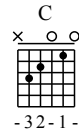

# Bao Bei Dui Bu Qi - C Major

GuitarTAB arranged by Handoyo

Buy full GuitarTab at : [www.handoyomia.com](http://www.handoyomia.com)

Moderate ♩ = 140

Bass Style = Cha Cha & Indonesia Dangdut

C Am

1

let ring

TAB

Dm G

5

let ring

TAB