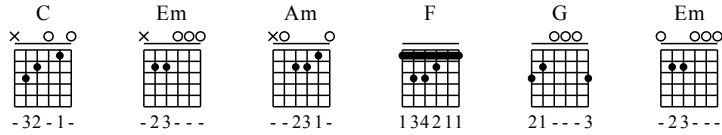

Ban Qing Ge - C Major

GuitarTAB arranged by Handoyo

Buy full GuitarTab at : www.handoyomia.com

Moderate ♩ = 80

1

C Em Am F G C

let ring

TAB

0 1 0 1 1 3 | 1 1 1 0 | 1 0 1 3 0 | 1 0 1 0

2 0 2 2 1 0 | 3 2 0 1 3 0 | 3 2 0 1 0

3 2 2 0 2 1 3 0 2 3 2 0 3 2 0

F G Em Am

5

let ring

0 1 3 3 0 1 | 3 0 1 0

2 0 0 2