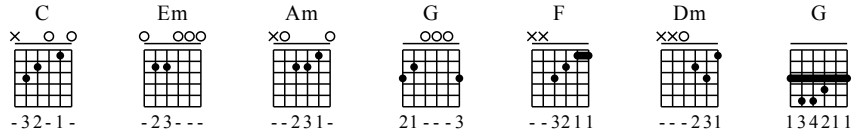

Zheng Fu - C Major

GuitarTAB arranged by Handoyo

Buy full GuitarTab at : www.handoyomia.com

Moderate ♩ = 60

C Em Am G F Dm

1

let ring

TAB

0-0 1-1-3-3-1-3 0 5 3 5-3 0 0-2 1 2 2 0 0-0 1-0 3-1 1-0 3-1 1-3-5

3 3 0 0 0 0 3 3 3 0 0 3 3 0 0

G

4

let ring

3 3 3 3 3 3 4 4 5

3