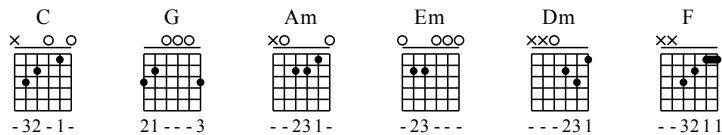

Wo Yi Ge Ren Zhu - C Major

GuitarTAB arranged by Handoyo

Buy full GuitarTab at : www.handoyomia.com

Moderate ♩ = 120

1

C G Am Em

let ring

TAB

0-0-0-1-3-3 | 1-1-1-0 3-1 | 2 1-1-1-3 0-0 | 3-3-3-0 0-2-0

3 3 | 3 2 | 0 0 | 0 0

5

C Dm Em Am F Dm

let ring

0 1-1-1 | 3-3-3-3-3 0-1 | 3 3 1-1-1-1 | 1-1-1 0 3-1-3

3 2 3 | 0 0 | 0 2 2 3 2 0 0