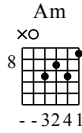

# Tai Xiang Ai Ni - C Major

GuitarTAB arranged by Handoyo

Buy full GuitarTab at : [www.handoyomia.com](http://www.handoyomia.com)

Moderate ♩ = 60

C Em Am A# G

let ring

C E Am G F G

let ring