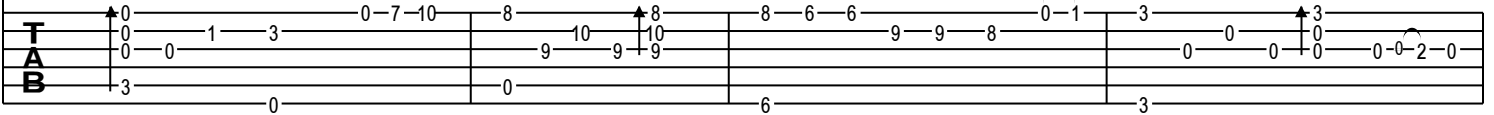

# Tai Xiang Ai Ni - C Major

GuitarTAB arranged by Handoyo

Buy full GuitarTab at : [www.handoyomia.com](http://www.handoyomia.com)

Moderate ♩ = 60

C Em Am A# G

let ring

C E Am G F G

let ring