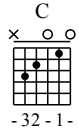

# Tai Xiang Ai Ni - C Major

GuitarTAB arranged by Handoyo

Buy full GuitarTab at : [www.handoyomia.com](http://www.handoyomia.com)

Moderate ♩ = 60

C Em Am A# G

let ring

C E Am G F G

let ring