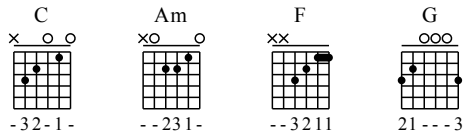

Qi Shi Ni Bu Dong Wo De Xin - C Major

GuitarTAB arranged by Handoyo

Buy full GuitarTab at : www.handoyomia.com

Moderate ♩ = 100

Musical notation for the first system, including a treble clef staff with a 3/4 time signature, a key signature of one sharp (F#), and a tempo marking of Moderate ♩ = 100. The notation is in C major. Above the staff, the chords C, Am, F, and G are indicated. Below the staff, the guitar tablature is provided, with a 'let ring' instruction. The tablature shows the following fret numbers for the strings (from top to bottom):

0	1-0-0-3-3	0-1-2-2	1-1-3-2-1	0-0-0-0
0	0-0-0-3-3	2-2-2-2	3-2-3-2-1	0-0-0-0
3	2-0-0-2	0-2-0-2	3-2-3-2	0-0-2-0
				3

Musical notation for the second system, including a treble clef staff with a 3/4 time signature, a key signature of one sharp (F#), and a tempo marking of Moderate ♩ = 100. The notation is in C major. Above the staff, the chord C is indicated. Below the staff, the guitar tablature is provided, with a 'let ring' instruction. The tablature shows the following fret numbers for the strings (from top to bottom):