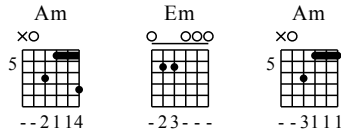

Qiao Ke Shu Shu - C Major

GuitarTAB arranged by Handoyo

Buy full GuitarTab at : www.handoyomia.com

Moderate ♩ = 120

Am Em

1
let ring -----| let ring -----| let ring -----| let ring -----| let ring -----
T 8 0 0 8 0 10 8 7 0 0 7
A 2 0 3 2 0 X 0 0 X 0 0 0 X 0 7 7 0 X 0 7 7
B 0 X 0 0 0 X 0 0 0 X 0 7 7 0 X 0 7 7