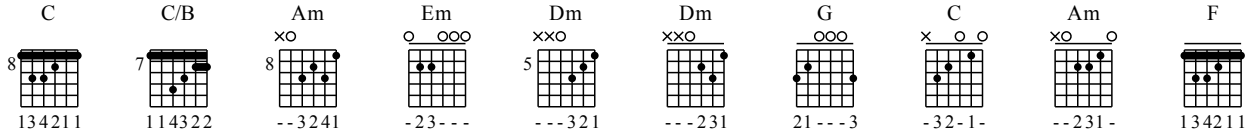

Ni Ting De Dao - C Major

GuitarTAB arranged by Handoyo

Buy full GuitarTab at : www.handoyomia.com

Moderate ♩ = 65

Musical notation for the first system, measures 1-3. Chords: C, C/B, Am, Em, Dm, Em. Includes a 'let ring' instruction and a TAB line with fret numbers.

Musical notation for the second system, measures 4-6. Chords: Dm, G, C, Am. Includes a 'let ring' instruction and a TAB line with fret numbers.

Musical notation for the third system, measures 7-9. Chords: F, G, C, Am. Includes a 'let ring' instruction and a TAB line with fret numbers.