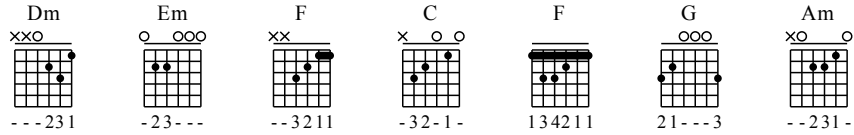

Nan Yi Kang Ju Ni Rong Yan - C Major

GuitarTAB arranged by Handoyo

Buy full GuitarTab at : www.handoyomia.com

Moderate ♩ = 60

Musical notation for the first system, measures 1-3. Chords: Dm, Em, F. Includes a treble clef, a 4/4 time signature, and a 'let ring' instruction. Below the staff is a guitar TAB with fret numbers.

Musical notation for the second system, measures 4-6. Chords: C, Em, F, G, C, Am, G. Includes a treble clef and a 'let ring' instruction. Below the staff is a guitar TAB with fret numbers.

Musical notation for the third system, measures 7-9. Chords: F, Dm, G, Em. Includes a treble clef and a 'let ring' instruction. Below the staff is a guitar TAB with fret numbers.