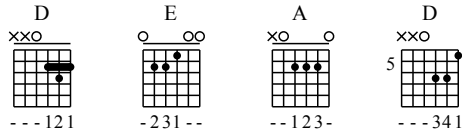

Hua Hai - A Major

GuitarTAB arranged by Handoyo

Buy full GuitarTab at : www.handoyomia.com

Moderate ♩ = 80

D E A

1

let ring

T
A
B