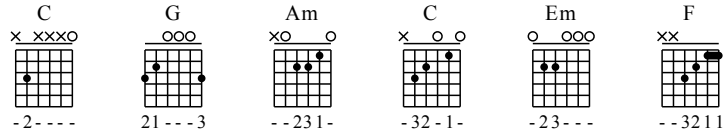

Zhuan Shu Tian Shi - C Major

GuitarTAB arranged by Handoyo

Buy full GuitarTab at : www.handoyomia.com

Moderate ♩ = 65

1

C G Am C Em

let ring -----

TAB

4

F G C Em Am

let ring -----

TAB

8

Em

let ring ----- 1

TAB