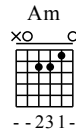

# Yue Ding - C to D major

GuitarTAB arranged by Handoyo

Buy full GuitarTab at : [www.handoyomia.com](http://www.handoyomia.com)

Moderate ♩ = 95

1

C G F G

let ring

T  
A  
B