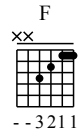

# Yue Ding - C to D major

GuitarTAB arranged by Handoyo

Buy full GuitarTab at : [www.handoyomia.com](http://www.handoyomia.com)

Moderate ♩ = 95

1

C G F G

let ring

T  
A  
B