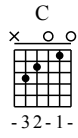

# Yue Ding - C to D major

GuitarTAB arranged by Handoyo

Buy full GuitarTab at : [www.handoyomia.com](http://www.handoyomia.com)

Moderate ♩ = 95

1

C G F G

let ring

T  
A  
B