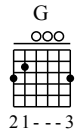

# Yue Ding - C to D major

GuitarTAB arranged by Handoyo

Buy full GuitarTab at : [www.handoyomia.com](http://www.handoyomia.com)

Moderate ♩ = 95

1

C G F G

let ring

T  
A  
B