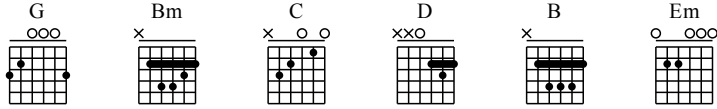

Yi Qian Nian Yi Hou - G Major

Arranged by Handoyo

Visit <http://handoyo-sologuitarist.blogspot.com>

Make a donation to get the complete GuitarTAB

Moderate ♩ = 100

Make a donation to get the complete GuitarTAB

1

G Bm C D

let ring

3 0 2 0 0 3 2 3 1 0 0 1 0 0 0 2 2 3 2 0 3 1 3

5

G Bm C B

let ring

0 0 2 0 0 2 4 4 4 4 0 0 1 0 1 0 0 2 2 2 3 3 5 3 2 4