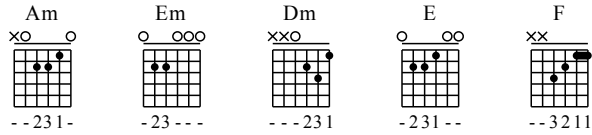

Yi Fu Zhi Ming - C Major

GuitarTAB arranged by Handoyo

Buy full GuitarTab at : www.handoyomia.com

Moderate ♩ = 80

Am

1

let ring

T
A
B