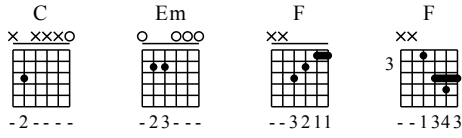

Xin Bu Liao Qing - C Major

GuitarTAB arranged by Handoyo

Buy full GuitarTab at : www.handoyomia.com

Moderate ♩ = 70

C Em F

let ring

T
A
B

Em F