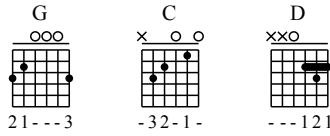

Wei Ni Xie Shi - G Major

GuitarTAB arranged by Handoyo

Buy full GuitarTab at : www.handoyomia.com

Moderate ♩ = 70

1

G C G C G D G

let ring

TAB notation for measures 1-4:

- Measure 1: 0-0-0-0 | 3-3-0-0
- Measure 2: 0-0-0-0 | 3-0-0-0
- Measure 3: 1-0-1-0 | 0-0-0-0
- Measure 4: 2-0-2-0 | 3-3-3-3

5

G C D C

let ring

TAB notation for measures 5-8:

- Measure 5: 0-0-3-0 | 0-0-0-0
- Measure 6: 1-0-0-1 | 3-2-3-2
- Measure 7: 3-2-3-2 | 2-2-2-2
- Measure 8: 1-0-1-0 | 3-3-3-3

9

G D C D G D

let ring

TAB notation for measures 9-12:

- Measure 9: 0-0-0-0 | 2-2-2-3
- Measure 10: 3-1-1-1 | 0-0-0-0
- Measure 11: 0-0-0-0 | 2-2-3-3
- Measure 12: 0-0-0-0 | 3-3-3-3