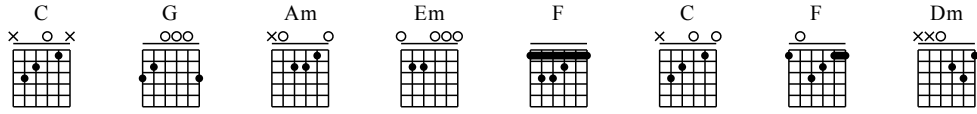

Variations on the kanon

GuitarTAB arranged by Handoyo

Buy full GuitarTab at : www.handoyomia.com

Moderate ♩ = 70

C G Am Em F C F G C G Am Em F C

1

let ring

TAB

1 0 1 0 1 1 0 1 0 0 3 0 0 0 1 0

0 0 2 0 2 0 2 2 0 3 1 0 0 2 1 1

2 0 2 2 3 2 3 0 0 0 2 0 0 2 0

3 3 0 0 1 3 1 3 3 0 0 0 1 3

F G C G Am Em F Em Dm G C G

8

let ring

1 3 0 3 1 0 3 3 1 3 0 1 3 1 0 3 1