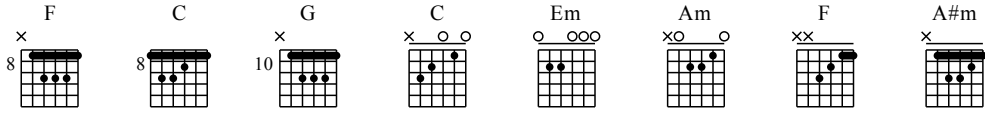

# Reason ( EndLess Love ) - C Major

GuitarTAB arranged by Handoyo

Buy full GuitarTAB at : [www.handoyomia.com](http://www.handoyomia.com)

Moderate ♩ = 70

1

F C F

let ring

TAB