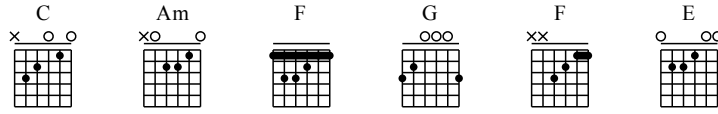

Long Juan Feng - C Major

GuitarTAB arranged by Handoyo

Buy full GuitarTab at : www.handoyomia.com

Moderate ♩ = 80

1 C Am F

let ring

Measure 1: C chord, notes C4, E4, G4, C5. Measure 2: Am chord, notes C4, E4, G4, C5. Measure 3: F chord, notes C4, E4, G4, C5.

4 I. G G C

let ring

Measure 4: G chord, notes G2, B2, D3, G3. Measure 5: G chord, notes G2, B2, D3, G3. Measure 6: C chord, notes C4, E4, G4, C5.

7 Am F E G E G

let ring

Measure 7: Am chord, notes C4, E4, G4, C5. Measure 8: F chord, notes C4, E4, G4, C5. Measure 9: E chord, notes E4, G4, B4, E5.