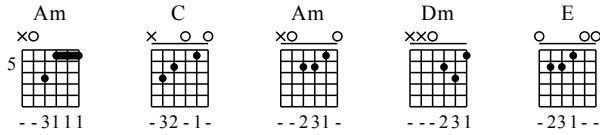

Jiu Bai Jiu Shi Jiu Duo Mei Gui - C Major

GuitarTAB arranged by Handoyo

Buy full GuitarTab at : www.handoyomia.com

Moderate ♩ = 75

Am C Am Dm

let ring

TAB: 7-8 7-3 5-5 0-3 | 1-3 1-0 1-0 3-0 | 0-3 0-3 0-3 3-5 5-5

E Am

let ring

TAB: 3-5 5-7 3-0 0-0 | 7-8 7-3 5-5 5-0 3-0