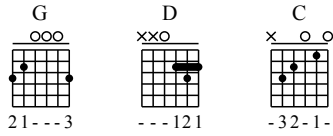

Hey Jude - G Major

GuitarTAB arranged by Handoyo

Buy full GuitarTab at : www.handoyomia.com

Moderate ♩ = 75

1

G D C D

let ring

TAB

0 0 0 3 0 0 0 3 0 2 3 2 3 2 0 1 3 3 2 3

0 0 0 0 0 0 0 0 0 0 0 0 0 0 0 0 0 0 0 0

2 2 2 3 0 2 3 2 0 3 3 3 2 0 3 3 0 2 3 3

3 3 3 3 3 3 3 3 3 3 3 3 3 3 3 3 3 3 3 3

G C

let ring

0 3 1 0 3 0 0 3 0 0 1 0 5 3 3 0 0 3 7 5