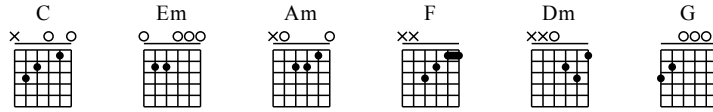

Gui Ji - C Major

GuitarTAB arranged by Handoyo

Buy full GuitarTab at : www.handoyomia.com

Moderate ♩ = 80

1. C Em Am

First system of musical notation (measures 1-4) in 4/4 time. Chords C, Em, and Am are indicated above the staff. The melody consists of eighth and quarter notes.

let ring

TAB notation for the first system (measures 1-4). The strings are labeled T (top) and B (bottom). Fingering numbers (0-3) and accidentals (b) are shown.

5. Em F Em Am F Dm

Second system of musical notation (measures 5-8) in 4/4 time. Chords Em, F, Em, Am, F, and Dm are indicated above the staff.

let ring

TAB notation for the second system (measures 5-8). Fingering numbers and accidentals are shown.

9. 1. G 2. G Em Am

Third system of musical notation (measures 9-12) in 4/4 time. Chords G, G, Em, and Am are indicated above the staff. A first and second ending bracket is shown.

let ring

TAB notation for the third system (measures 9-12). Fingering numbers and accidentals are shown.