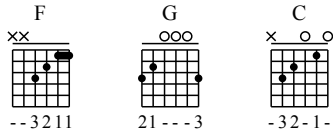

# Gei Wo Ni De Ai - C Major

GuitarTAB arranged by Handoyo

Buy full GuitarTab at : [www.handoyomia.com](http://www.handoyomia.com)

Moderate ♩ = 60

1

F G C

let ring

TAB

4

F G C C

let ring

TAB

7

F C F

let ring

TAB