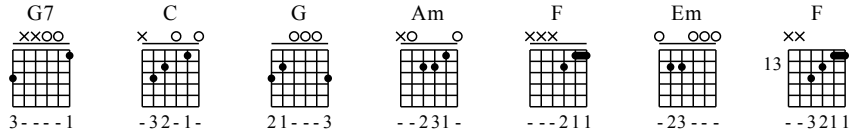

First Love - C Major

GuitarTAB arranged by Handoyo

Buy full GuitarTab at : www.handoyomia.com

Moderate ♩ = 90

Intro
G7 C G Am F

let ring

1 2 3 4 5

Beginning
C Em Am Em