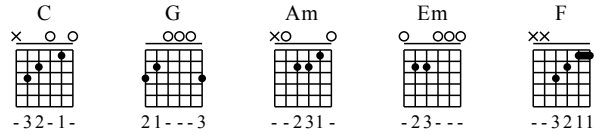

Fa Ru Xue - C Major

GuitarTAB arranged by Handoyo

Buy full GuitarTab at : www.handoyomia.com

Moderate ♩ = 120

1

C G C G C

let ring

TAB notation for the first system, measures 1-5. The notation shows fret numbers on a six-line staff, with a 'T' for the top line and 'A' for the bottom line. Measure 1: 0-2-1-0 (top), 3-3 (bottom). Measure 2: 3-0-3-1 (top), 3-2 (bottom). Measure 3: 0-2-1-0 (top), 3-3 (bottom). Measure 4: 3-0-3-0-1 (top), 3-2 (bottom). Measure 5: 3-0-0-1 (top), 3-0-0-1 (bottom).

6

G Am Em F C

let ring

TAB notation for the second system, measures 6-10. Measure 6: 3-0-3-0 (top), 3-0 (bottom). Measure 7: 3-0-0 (top), 2-1-2-2-1 (bottom). Measure 8: 3-0-3-5-3-0 (top), 0-0 (bottom). Measure 9: 3-1-1 (top), 3-2-3 (bottom). Measure 10: 1-0-3-3-2-1 (top), 3-3 (bottom).