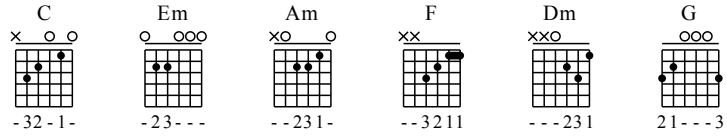

Du Jia Ji Yi - C Major

GuitarTAB arranged by Handoyo

Buy full GuitarTab at : www.handoyomia.com

Moderate ♩ = 78

Musical notation for the first system, including a treble clef, 4/4 time signature, and guitar TAB. Chords C, Em, Am, F, Dm, and G are indicated above the staff. The TAB includes fret numbers and a 'let ring' instruction.

Musical notation for the second system, including a treble clef and guitar TAB. Chords Em and Am are indicated above the staff. The TAB includes fret numbers and a 'let ring' instruction.