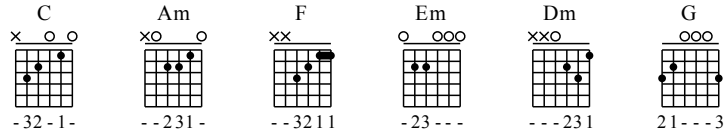

# Bie Sha Le - C Major

GuitarTAB arranged by Handoyo

Buy full GuitarTab at : [www.handoyomia.com](http://www.handoyomia.com)

Moderate ♩ = 120

1

C Am F C

let ring

TAB

The first system of music contains measures 1 through 4. The melody is written in a 4/4 time signature. The chords are C, Am, F, and C. The TAB notation shows the fret numbers for each string: 0-0-1-3-1-3, 0-1-2-2-0-0, 3-2-0-0, 0-0-2-0, 3-0-1-0-2-0, 3-3-0-3.

5

Em Am Dm G

let ring

The second system of music contains measures 5 through 8. The melody continues with the chords Em, Am, Dm, and G. The TAB notation shows the fret numbers for each string: 0-3-3-3, 0-3-0, 5-5-3-3-0-0, 3-1, 3-1-1-1, 1-0, 3-0-0-0-3, 0-0-0-0, 0-0-0-0, 3-2.