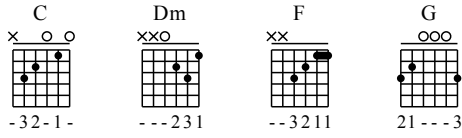

Bei Jing Huan Ying Ni - C Major

GuitarTab arranged by Handoyo

Buy full GuitarTab at : www.handoyomia.com

Moderate ♩ = 80

1

let ring

T
A
B

C Dm F G C