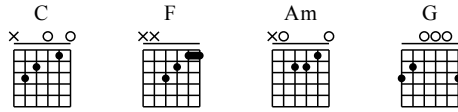

An Jing - C to D Major

GuitarTAB arranged by Handoyo

Buy full GuitarTab at : www.handoyomia.com

Moderate ♩ = 75

1

C F Am

let ring

TAB

0 0 1 0 0 1 0 0 1 3 0 | 0 0 1 0 1 0 1 3 0 | 0 0 1 0 1 0 1 3 3

1 1 0 0 2 1 2 1 3 0 | 2 1 2 1 3 0 | 0

3 3 2 1 2 1 3 0

4

G C F

let ring

0 0 0 0 0 1 3 | 0 0 1 0 1 0 1 3 0 | 0 0 1 0 1 0 1 3 0

0 0 0 0 0 2 | 3 3 | 3 2 1 1 3 0